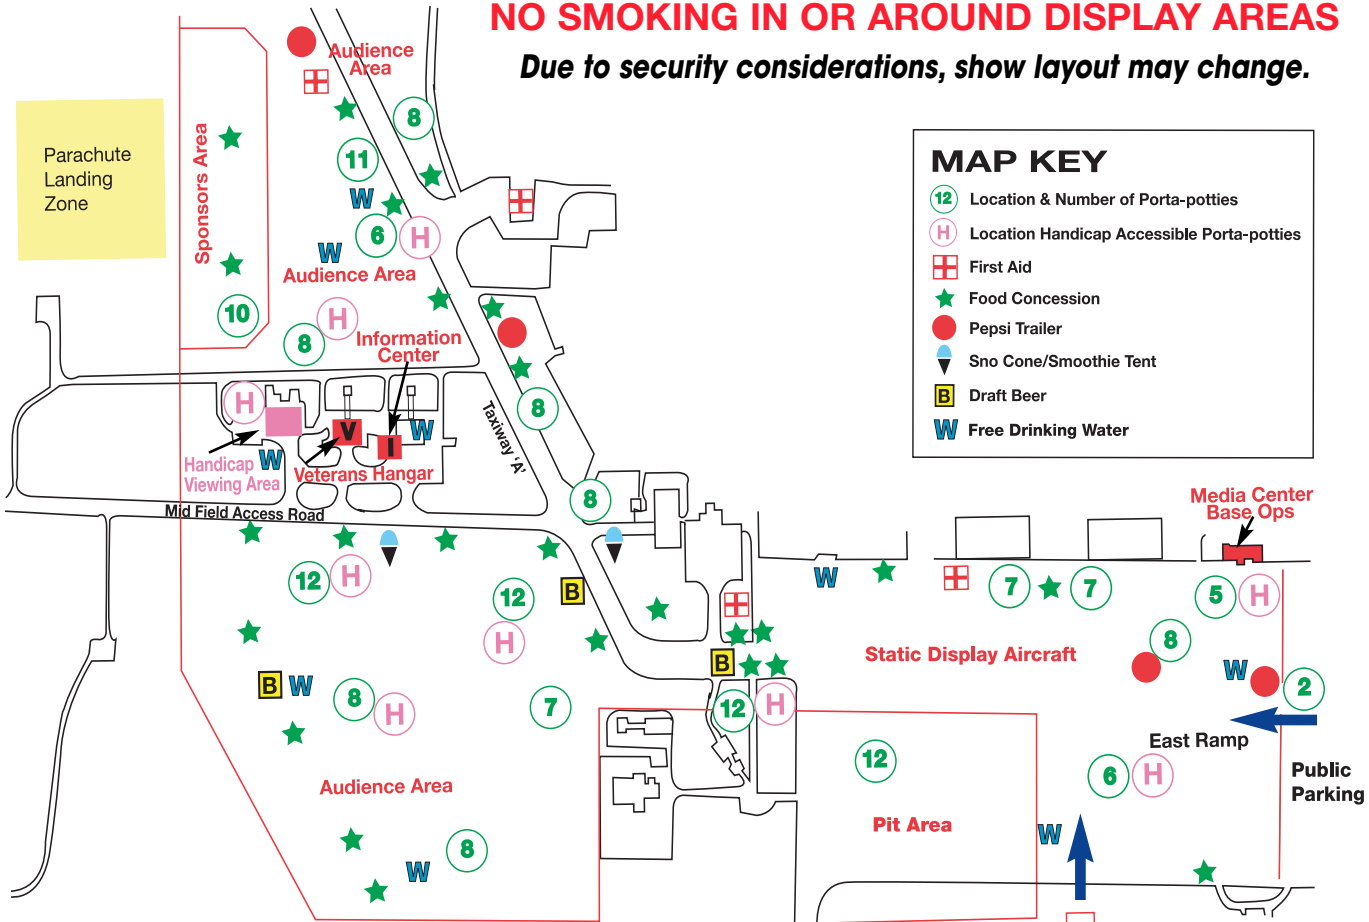

NO SMOKING IN OR AROUND DISPLAY AREAS

Due to security considerations, show layout may change.

Parachute
Landing
Zone

Sponsors Area

Audience Area

Audience Area

Information Center

Handicap Viewing Area

Veterans Hangar

Mid Field Access Road

Taxiway 'A'

MAP KEY

- 12 Location & Number of Porta-potties
- H Location Handicap Accessible Porta-potties
- First Aid
- ★ Food Concession
- Pepsi Trailer
- ☒ Sno Cone/Smoothie Tent
- B Draft Beer
- W Free Drinking Water

Media Center Base Ops

Static Display Aircraft

Audience Area

Pit Area

East Ramp

Public Parking

Public Parking